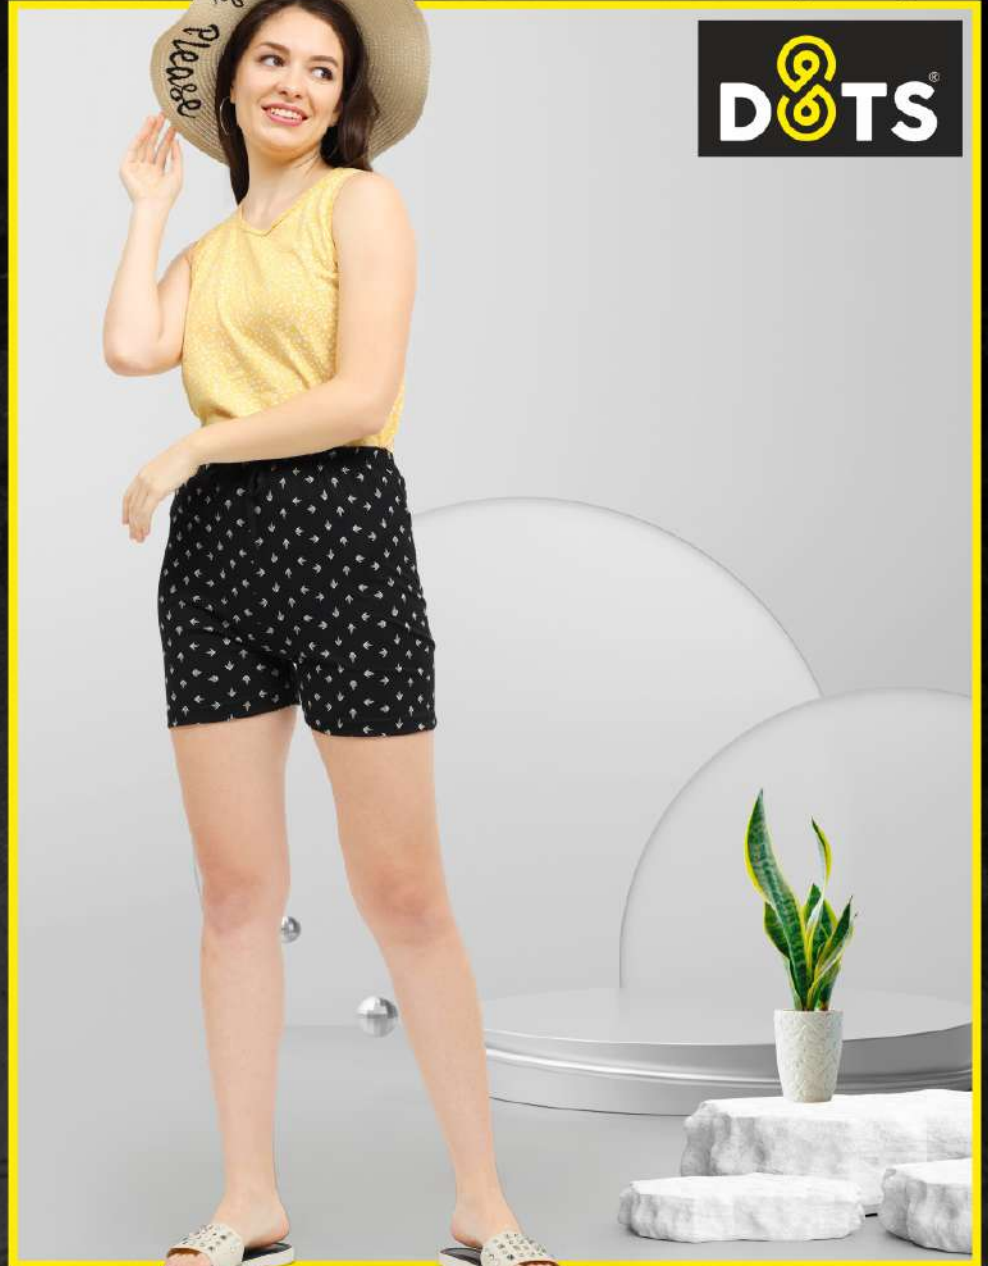

Choose Your Way Of Style

ASSORTED YET VIBRANT COMBOS