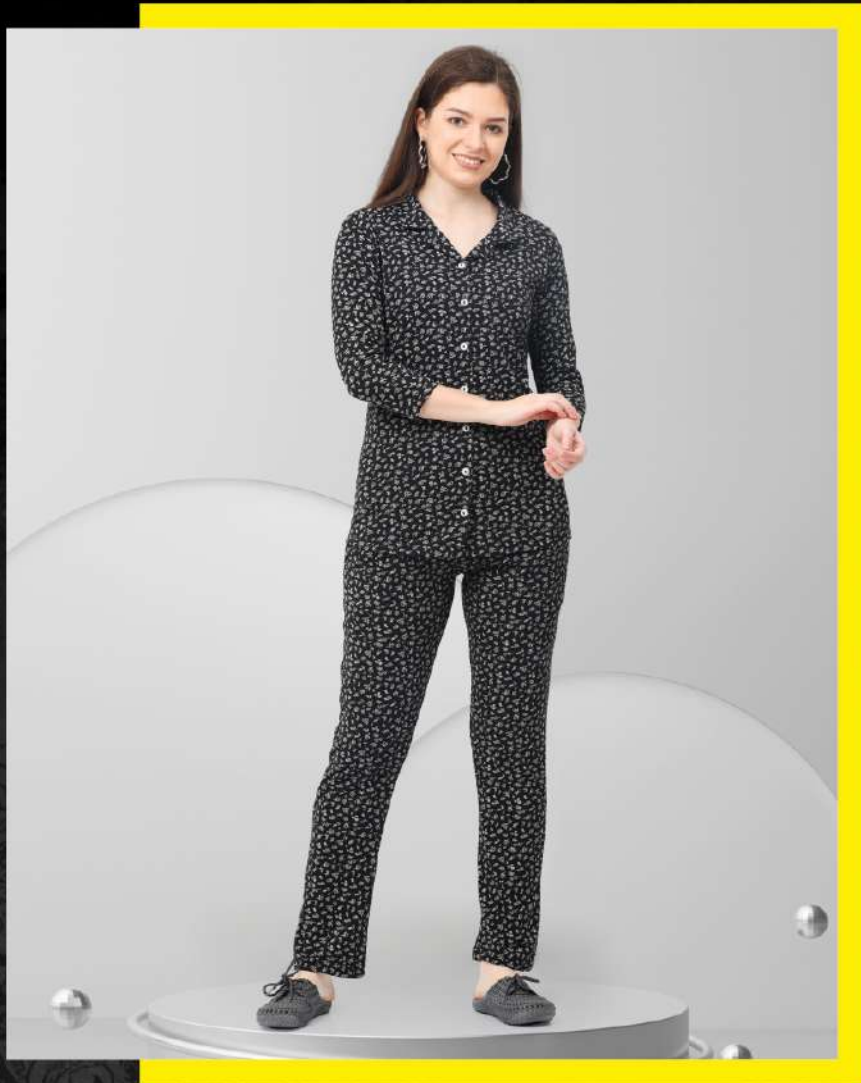

OUR PREMIUM PRODUCT
Quality

Product : Night Wear
Pattern : All Over Print
Neck : Notched Collar/Crew
Sleeve : HS | 3/4 Sleeve
Colours : Multi Colour

Closure : Elasticated Waist Band
& Draw String

Size	M	L	XL
Bust	36	38	40
Waist	28	32	34
Hip	36	38	40