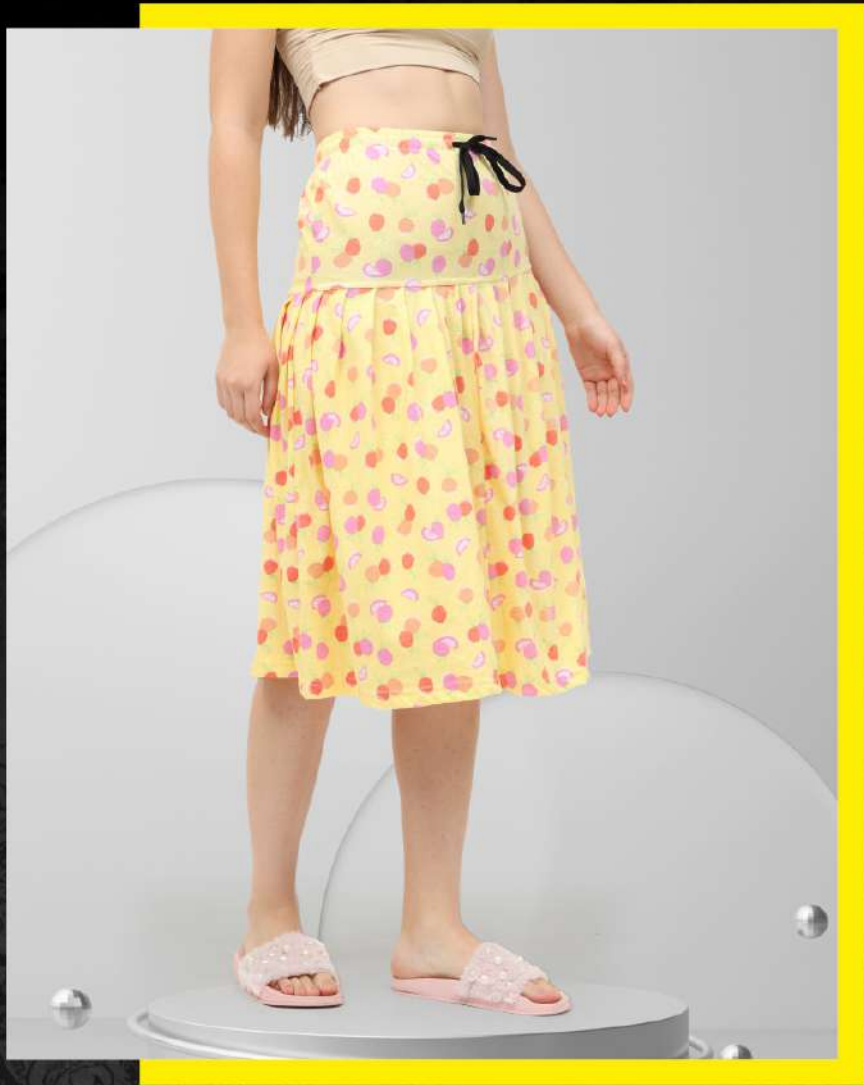

Outfits that will make you
UNIQUE | CLASSY | TRENDY

DOTS

FOR - UP
COMING
TREND

Style : Lounge / Western | **Closure** : Elasticated Waist Band & Draw String
Product : Mini Skirt / Midi | **Colours** : Multi Colour
Pattern : All Over Print/Cheks

Size	L	XL	XXL
Waist	28	34	36
Hip	34	38	40
Length	22	25	28