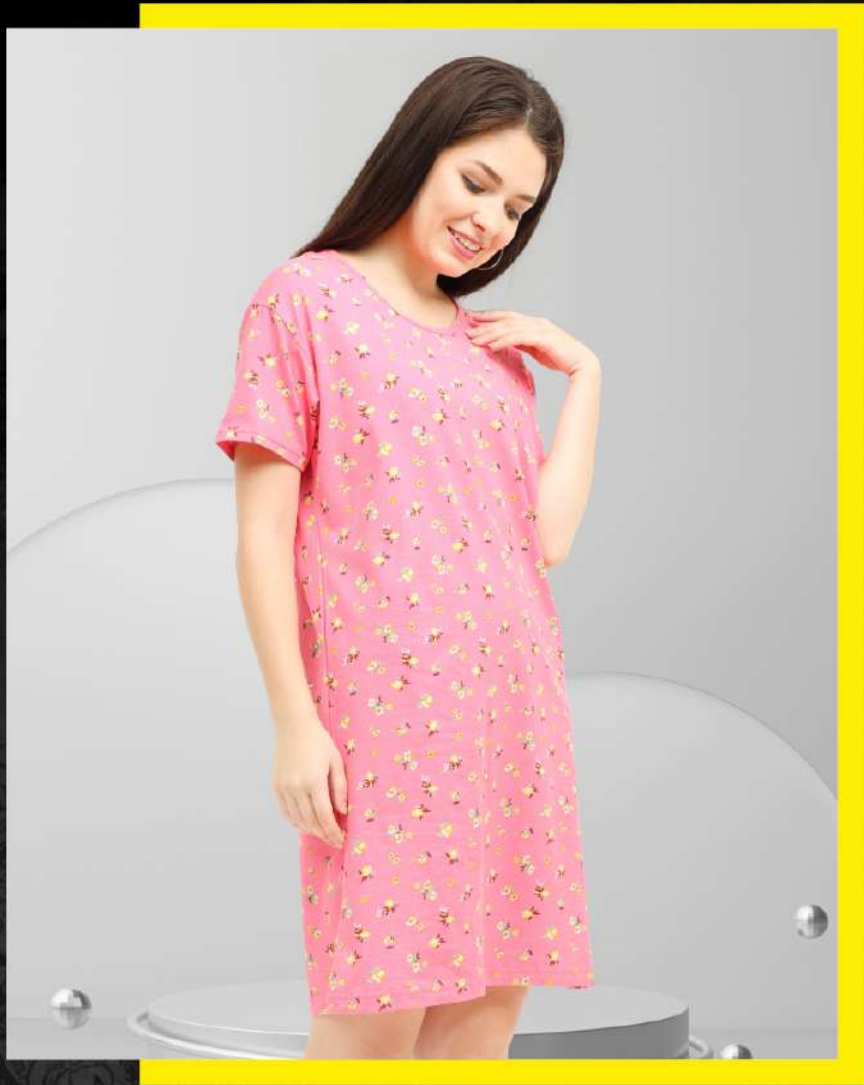

Outfits that will make you
UNIQUE | CLASSY | TRENDY

IT'S BOTH
COMFY AND
FASHIONABLE

Style : Casual/Western
Product : Crop Top
Pattern : All Over Print

Neck : Scoop Neck
Sleeve : Sleeveless
Colours : Multi Colour

Size	S	M	L
Bust Size in inches	34	36	38

Outfits that will make you
UNIQUE | CLASSY | TRENDY

Style : Western
Product : Crop Top
Pattern : All Over Print/Stripes

Neck : Round
Sleeve : Half Sleeve
Colours : Multi Colour

Neck : Crew Neck
 Sleeve : Half Sleeve
 Colours : Multi Colour

Size	XS	S	M	L	XL	XXL	3XL
Bust Size in Inches	32	34	36	38	40	42	44

Outfits that will make you
UNIQUE | CLASSY | TRENDY

Style : Casual/Regular
Product : Tees / T-Shirt
Pattern : All Over Print/Stripes
Neck : Crew Neck
Sleeve : 3/4 Sleeve
Colours : Multi Colour

Size	XS	S	M	L	XL	XXL	3XL
Bust Size in Inches	32	34	36	38	40	42	44

**APPROPRIATE
 FOR WFH**

Outfits that will make you
UNIQUE | CLASSY | TRENDY

Style : Casual/Regular
Product : Mini Maxi / Long Polo
Pattern : All Over Print/Stripes