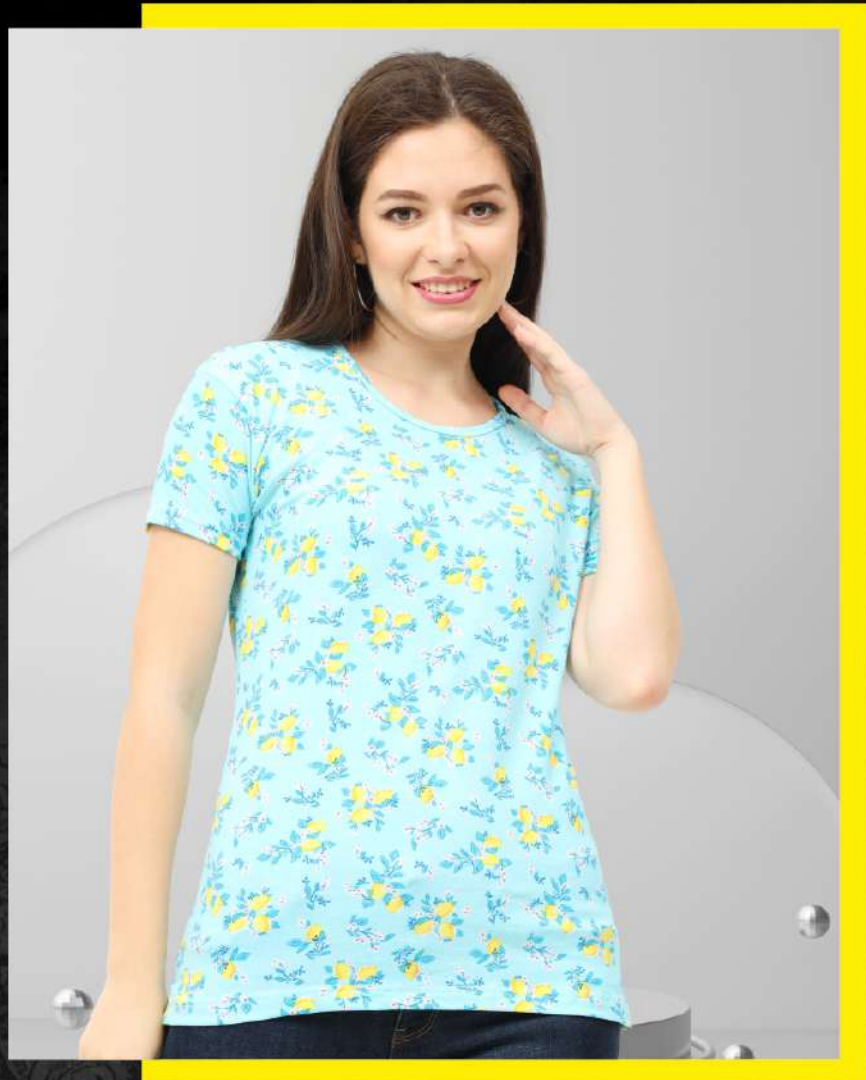

Outfits that will make you
UNIQUE | CLASSY | TRENDY

IDEAL FOR
**HANGING
OUT**

Style : Casual/Regular
Product : Tees / T-Shirt
Pattern : All Over Print/Stripes

Neck : Crew Neck
Sleeve : Half Sleeve
Colours : Multi Colour

Size	XS	S	M	L	XL	XXL	3XL
Bust Size in Inches	32	34	36	38	40	42	44