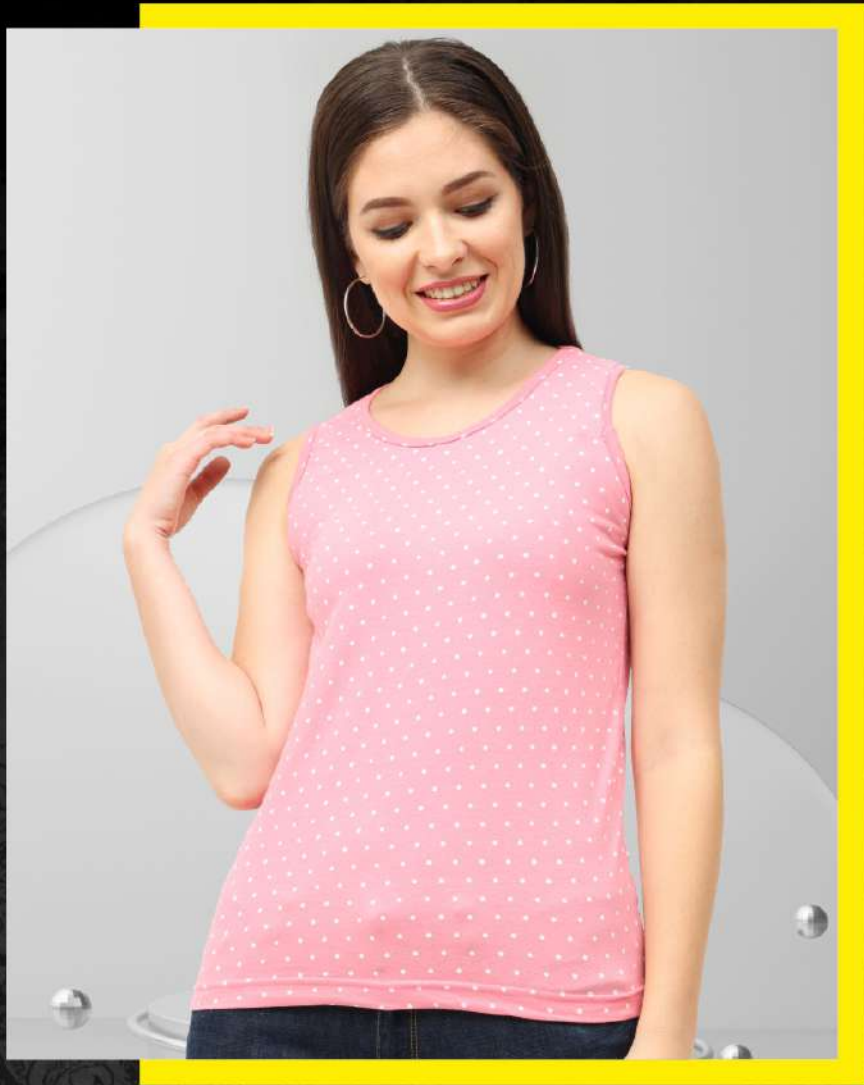

Outfits that will make you
UNIQUE | CLASSY | TRENDY

IT'S BOTH
COMFY AND
FASHIONABLE

Style : Casual/Western
Product : Crop Top
Pattern : All Over Print

Neck : Scoop Neck
Sleeve : Sleeveless
Colours : Multi Colour

Size	S	M	L
Bust Size in inches	34	36	38

Outfits that will make you
UNIQUE | CLASSY | TRENDY

Style : Western
Product : Crop Top
Pattern : All Over Print/Stripes

Neck : Round
Sleeve : Half Sleeve
Colours : Multi Colour