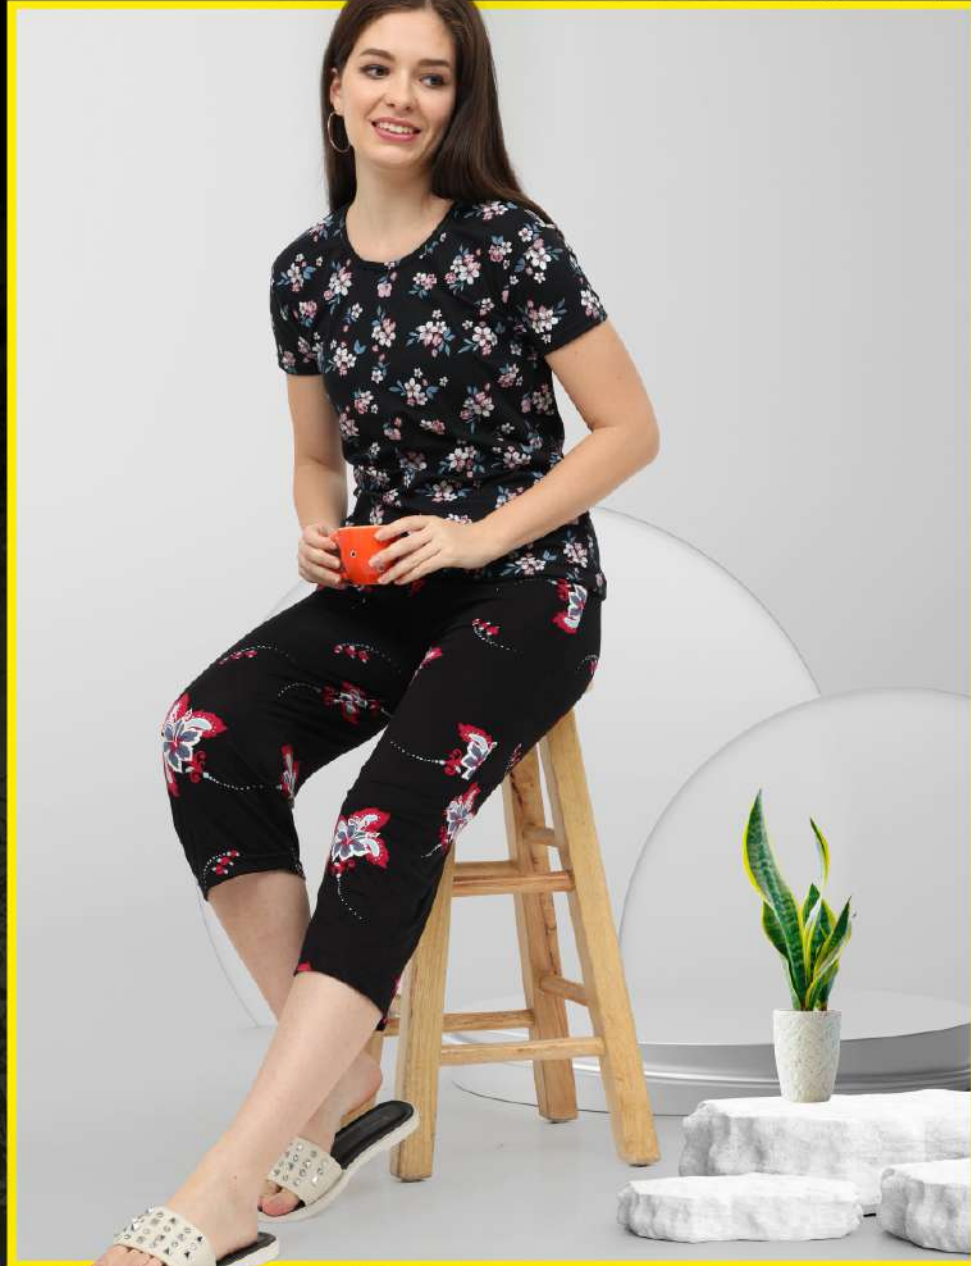

Choose Your Way Of Style

ASSORTED YET VIBRANT COMBOS